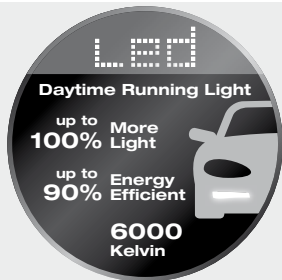

www.osram.com/highlights

Daytime Running Light

OSRAM LED LIGHT@DAY®

Upgrade
now!

OSRAM

DRL

DRL +
Position Light

ALFA ROMEO